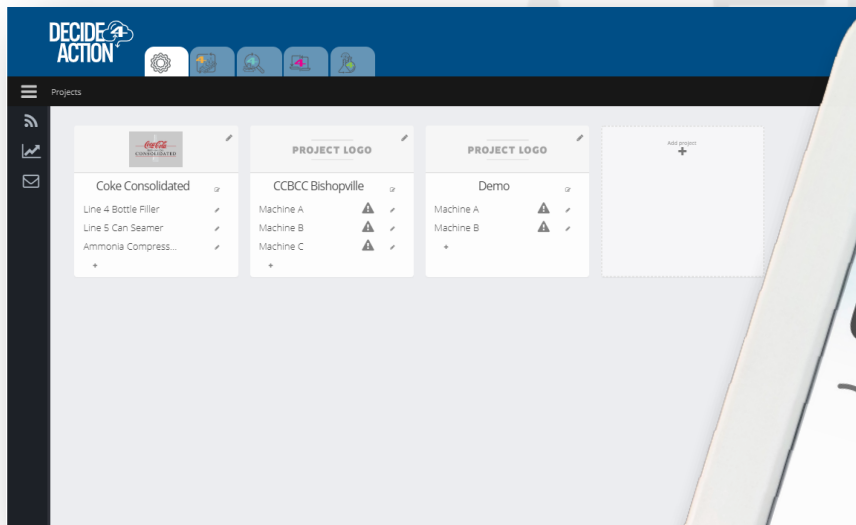

KEY FEATURES

- Bluetooth low energy connectivity
- Main components:
  - STM32L476JG - 32-bit ultra-low-power MCU with Cortex®M4F
  - LSM6DSM - iNEMO inertial module: 3D accelerometer and 3D gyroscope
  - LSM303AGR - Ultra-compact high-performance eCompass module: ultralow power 3D accelerometer and 3D magnetometer
  - LPS22HB - MEMS nano pressure sensor: 260-1260 hPa absolute digital output barometer
  - MP34DT05-A - 64 dB SNR digital MEMS microphone
  - BlueNRG-MS - Bluetooth low energy network processor
  - BALF-NRG-02D3 - 50 Ω balun with integrated harmonics filter
  - LD39115J18R - 150 mA low quiescent current low noise LDO 1.8 V
- **CONNECT**edge Enviromentally protected to IP65

CARTESIAM.AI
ARTIFICIAL INTELLIGENCE AT THE EDGE

Are you ready to **DECIDE4ACTION**?
Start the conversation today...

864.458.7587   sales@decide4action.com   www.DECIDE4ACTION.com